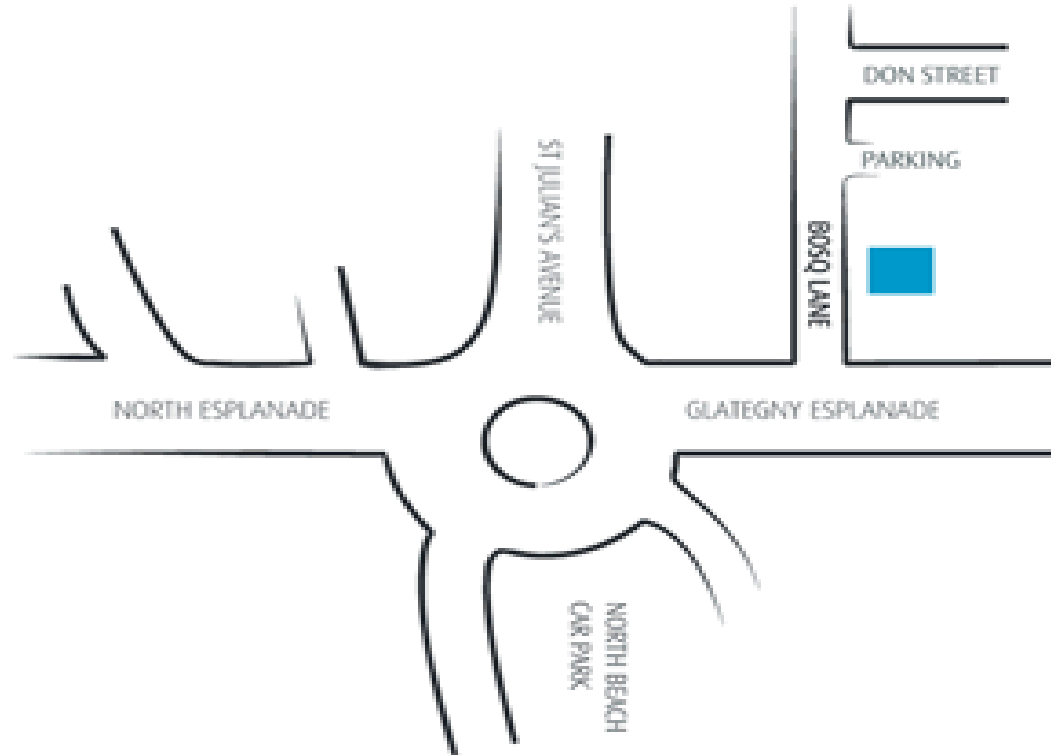

The Queens Road Medical Practice

Chiropractic & Massage Clinic, Bosq Lane, St Peter Port. Tel. 01481 723724

In the car park there are two designated patient parking spaces, for visitors to the CMC Clinic. These are on your right as you turn into the area marked “parking” off Bosq Lane.

Usually only 2 clients are at the clinic at any one time. Alternatively, there is parking alongside Glategny Esplanade and at North Beach.